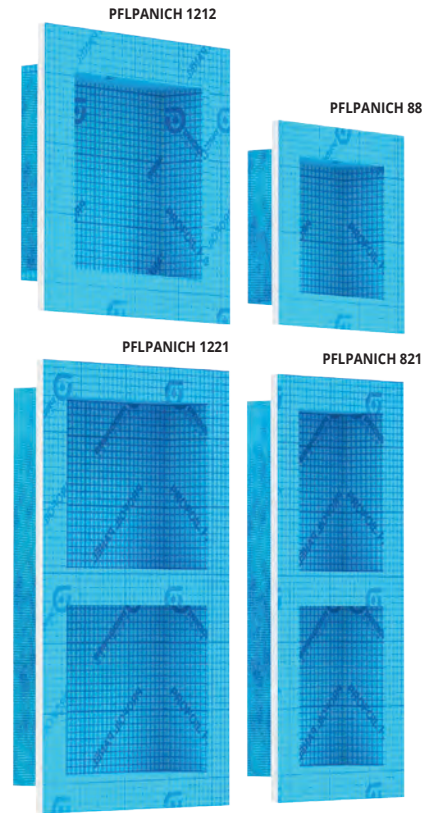

PROFOIL PANEL NICHE are prefabricated built-in elements of PROFOIL PANEL to make indoor wall niches and support surfaces. The niches can be linked to the waterproofing systems PROFOIL and PROFOIL PANEL. The fixing of the shelf inside the niche is optional. The shelf, part of the, can be fixed at the needed height. It is available in 4 sizes. The insert is adjustable or removable.

PROFOIL PANEL NICHE

HIGH DENSITY EXTRUDED POLYSTYRENE

PROFOIL PANEL NICHE - WATERPROOFING NICHE

Article	Description	Pcs/Pack.	€/Pc
PFLPANICH 88	WATERPROOFING NICHE MADE OF PROFOIL PANEL of 12,5mm, Inside size of the niche 203,2 x 203,2 mm	1	71,76
PFLPANICH 1212	WATERPROOFING NICHE MADE OF PROFOIL PANEL of 12,5mm, Inside size of the niche 304,8 x 304,8 mm	1	83,44
PFLPANICH 821	WATERPROOFING NICHE MADE OF PROFOIL PANEL of 12,5mm, Inside size of the niche 203,2 x 533,4 mm	1	110,34
PFLPANICH 1221	WATERPROOFING NICHE MADE OF PROFOIL PANEL of 12,5mm, Inside size of the niche 304,8 x 533,4 mm	1	123,94