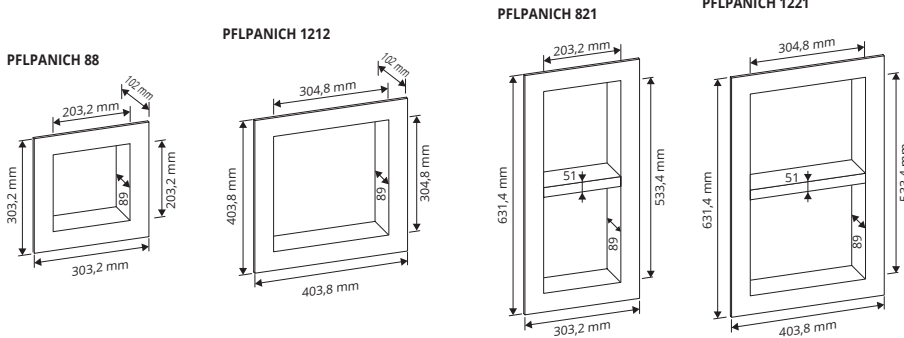

PROFOIL PANEL NICHE are prefabricated built-in elements of PROFOIL PANEL to make indoor wall niches and support surfaces. The niches can be linked to the waterproofing systems PROFOIL and PROFOIL PANEL. The fixing of the shelf inside the niche is optional. The shelf, part of the, can be fixed at the needed height. It is available in 4 sizes. The insert is adjustable or removable.

PROFOIL PANEL NICHE

HIGH DENSITY EXTRUDED POLYSTYRENE

PROFOIL PANEL NICHE - WATERPROOFING NICHE

Article	Description	Pcs/Pack.	€/Pc
PFLPANICH 88	WATERPROOFING NICHE MADE OF PROFOIL PANEL of 12,5mm, Inside size of the niche 203,2 x 203,2 mm	1	71,76
PFLPANICH 1212	WATERPROOFING NICHE MADE OF PROFOIL PANEL of 12,5mm, Inside size of the niche 304,8 x 304,8 mm	1	83,44
PFLPANICH 821	WATERPROOFING NICHE MADE OF PROFOIL PANEL of 12,5mm, Inside size of the niche 203,2 x 533,4 mm	1	110,34
PFLPANICH 1221	WATERPROOFING NICHE MADE OF PROFOIL PANEL of 12,5mm, Inside size of the niche 304,8 x 533,4 mm	1	123,94